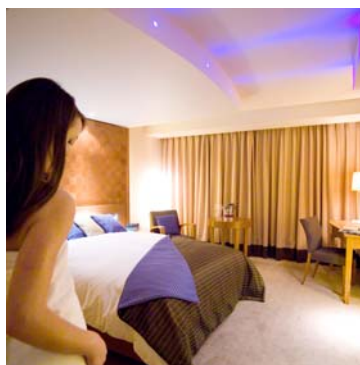

## The Royal Yacht Hotel – Jersey

The Royal Yacht is a new, modern, luxury hotel situated in St Helier, the capital of Jersey in the Channel Islands. Jersey is the most southerly of the Channel Islands and benefits from the most hours of sunshine in the British Isles.

The Royal Yacht luxury health spa treatments, facilities and indoor heated hotel there are also several offer fantastic live and gourmet cuisine.

development includes a large providing a range of specialist therapies, a fully equipped gym swimming pool. Within the bars and restaurants that entertainment, alfresco dining